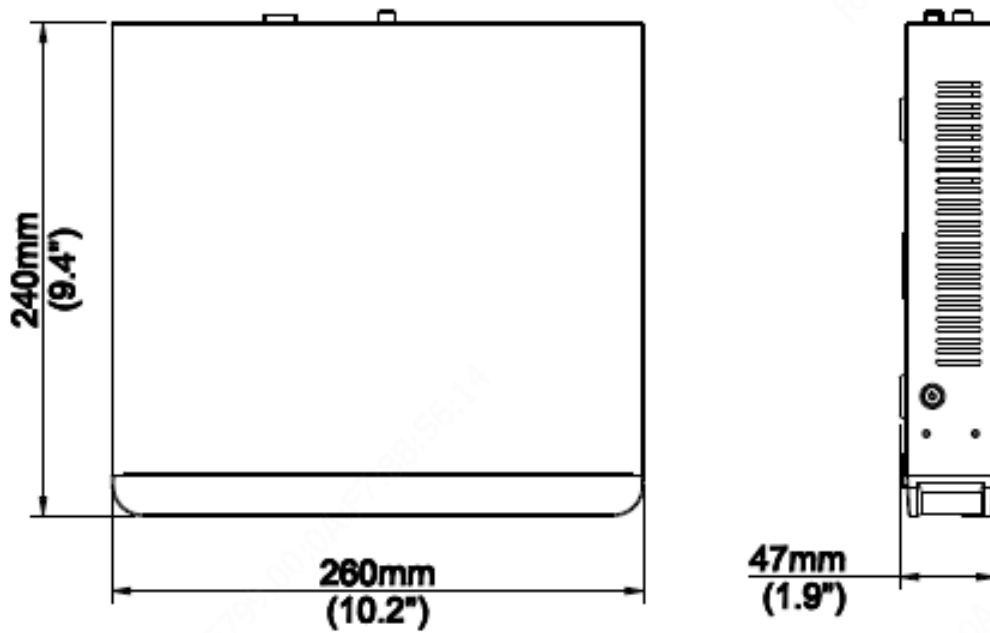

Dimensions