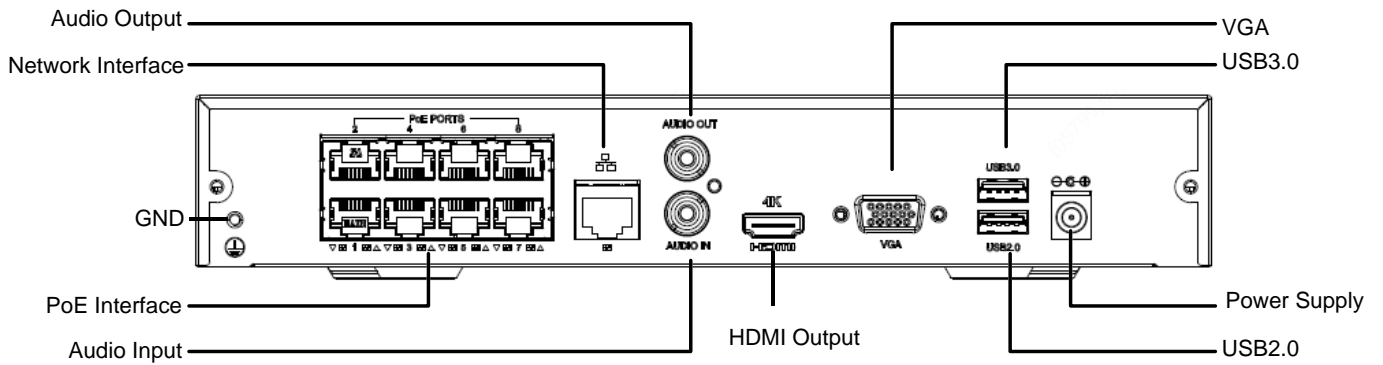

Rear Panel

* Product specifications and availability are subject to change without notice.